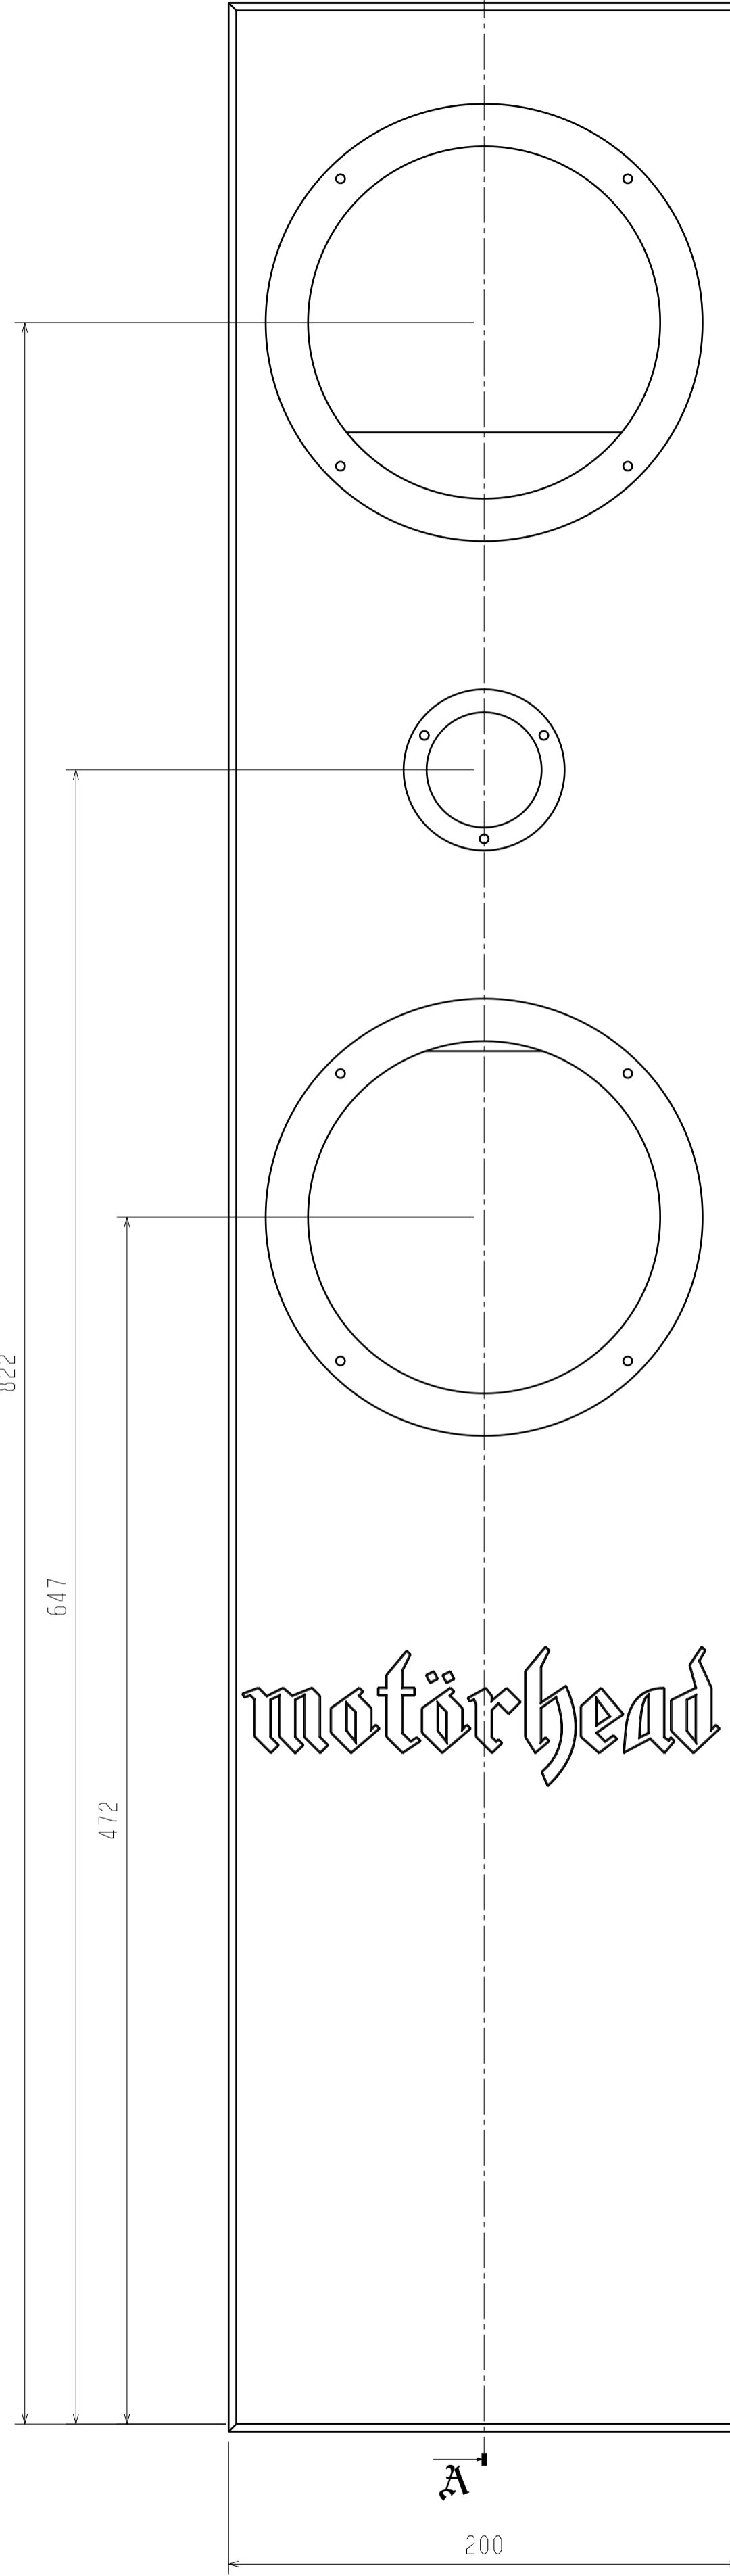

P O N M L K J I H G F E D C B A

8 7 6 5 4 3 2 1

8 7 6 5 4 3 2 1

Front view
Scale: 1:2

Left view
Scale: 1:2

Section view A-A
Scale: 1:2

This drawing is our property. It can't be reproduced or communicated without our written agreement.		Zehn Audiowerk			
DRAWN BY Spaceborn		DATE 2010-09-27		DRAWING TITLE Motörspeaker loudspeaker	
CHECKED BY XXX		DATE xxx		SIZE A1	DRAWING NUMBER 010-000-1
DESIGNED BY XXX		DATE xxx		SCALE 1:2	WEIGHT(kg) 17.47
				SHEET 1/1	REV 1