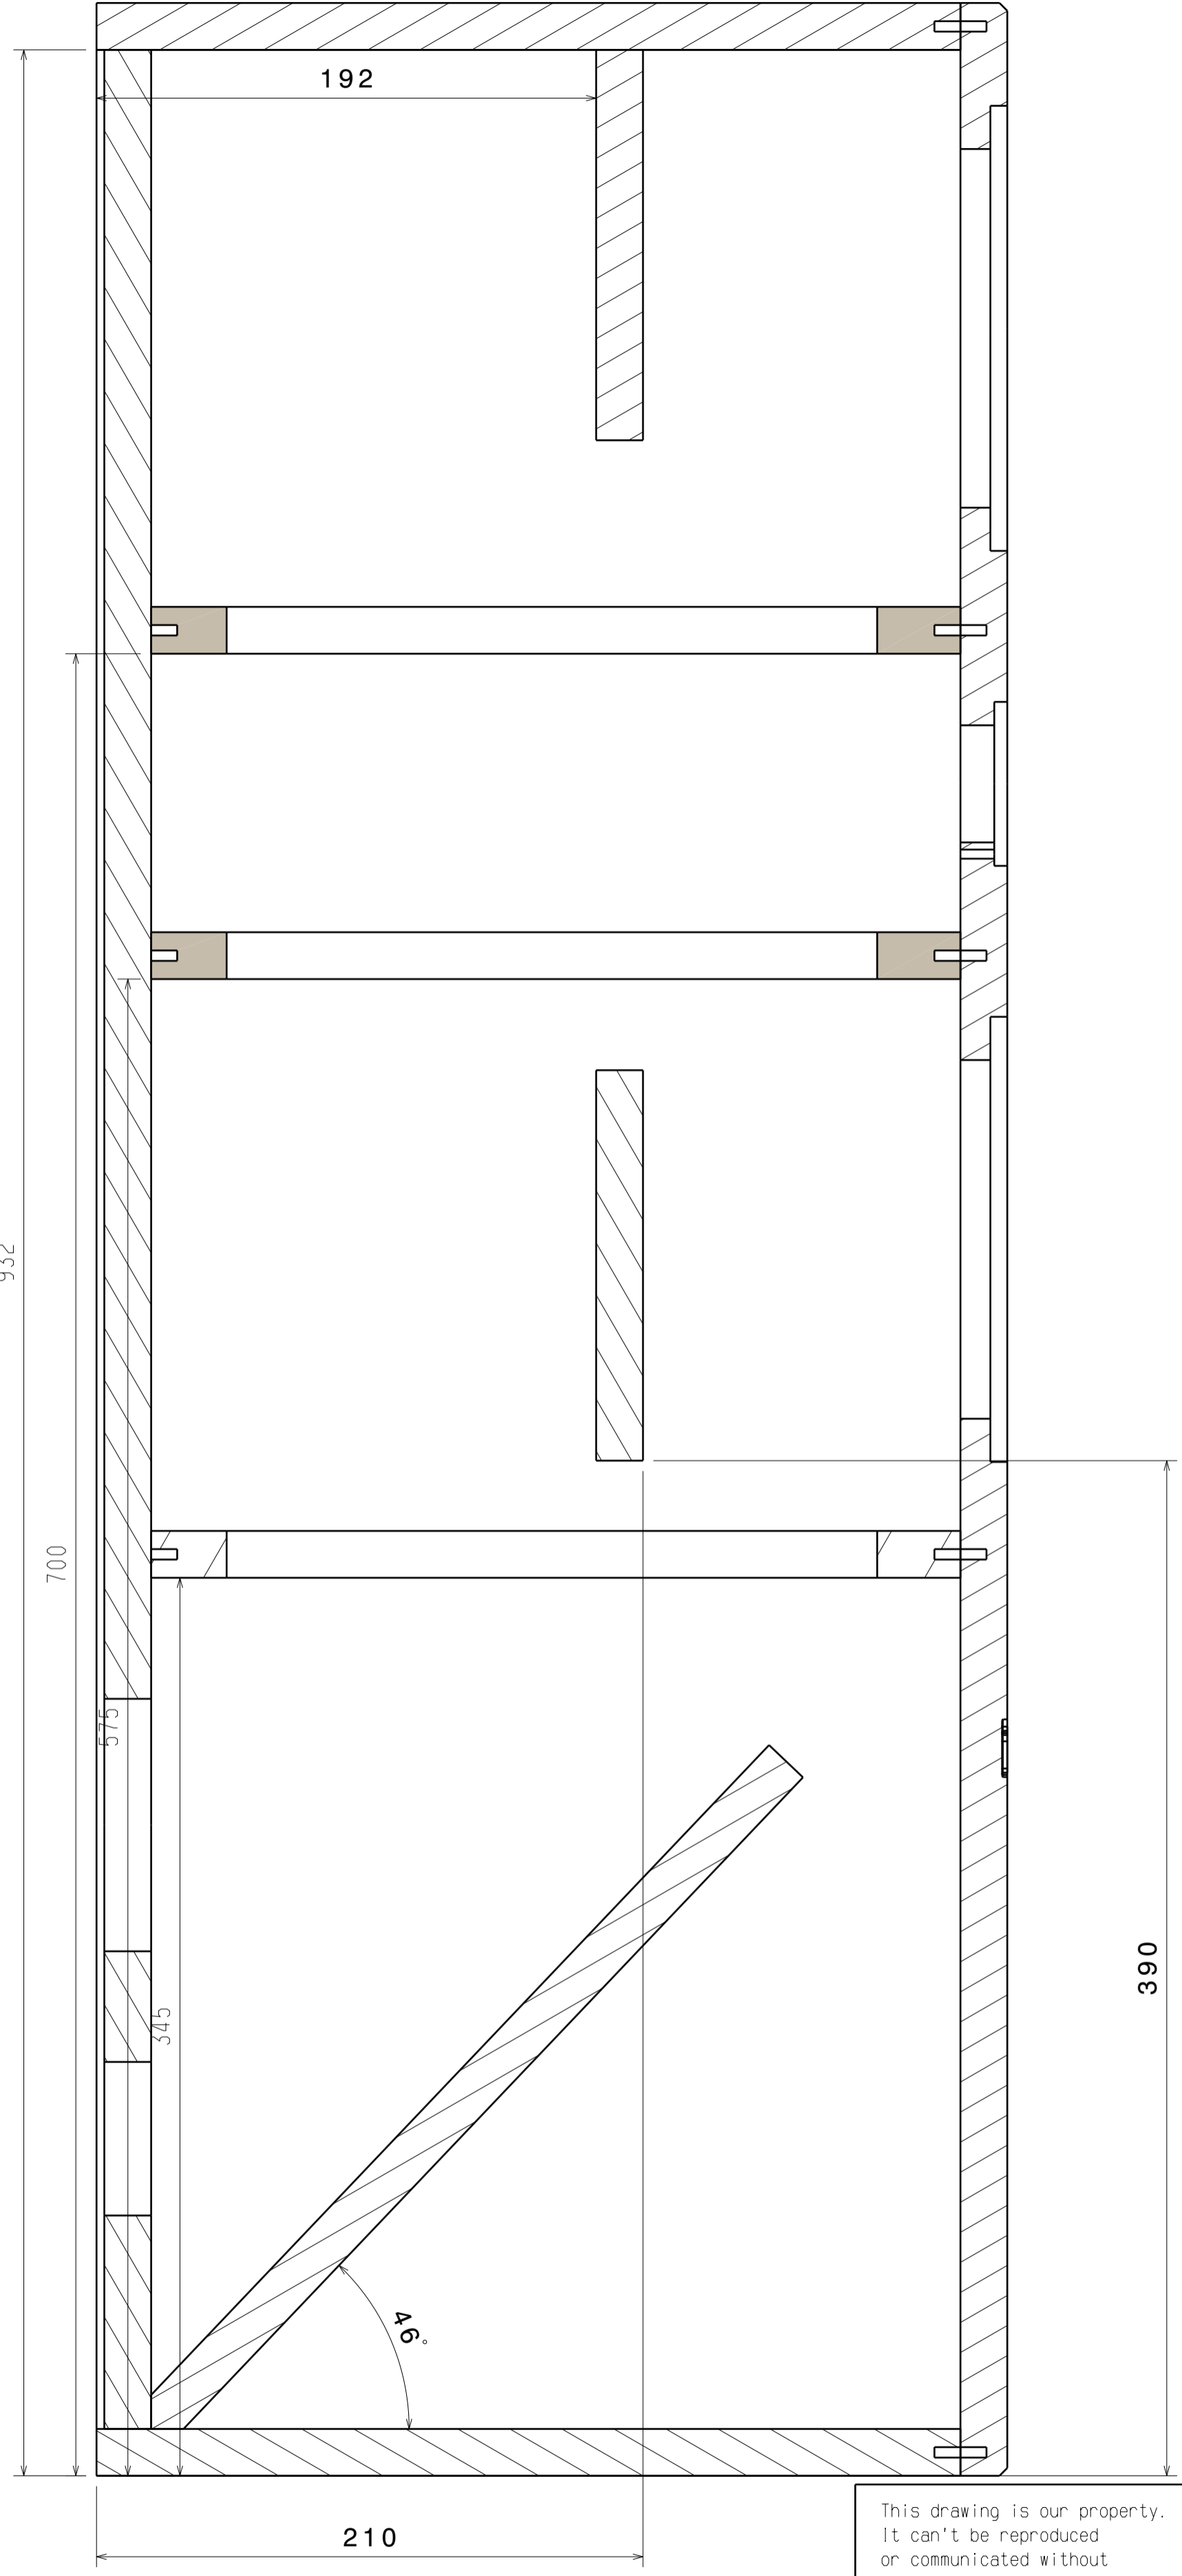

P O N M L K J I H G F E D C B A

8 7 6 5 4 3 2 1

8 7 6 5 4 3 2 1

Front view
Scale: 1:2

Left view
Scale: 1:2

Section view A-A
Scale: 1:2

This drawing is our property. It can't be reproduced or communicated without our written agreement.		Zehn Audiowerk			
DRAWN BY Spaceborn		DATE 2010-09-27		DRAWING TITLE Motörspeaker loudspeaker	
CHECKED BY XXX		DATE xxx		SIZE A1	DRAWING NUMBER 010-000-1
DESIGNED BY XXX		DATE xxx		SCALE 1:2	WEIGHT(kg) 17.47
				SHEET 1/1	REV 1