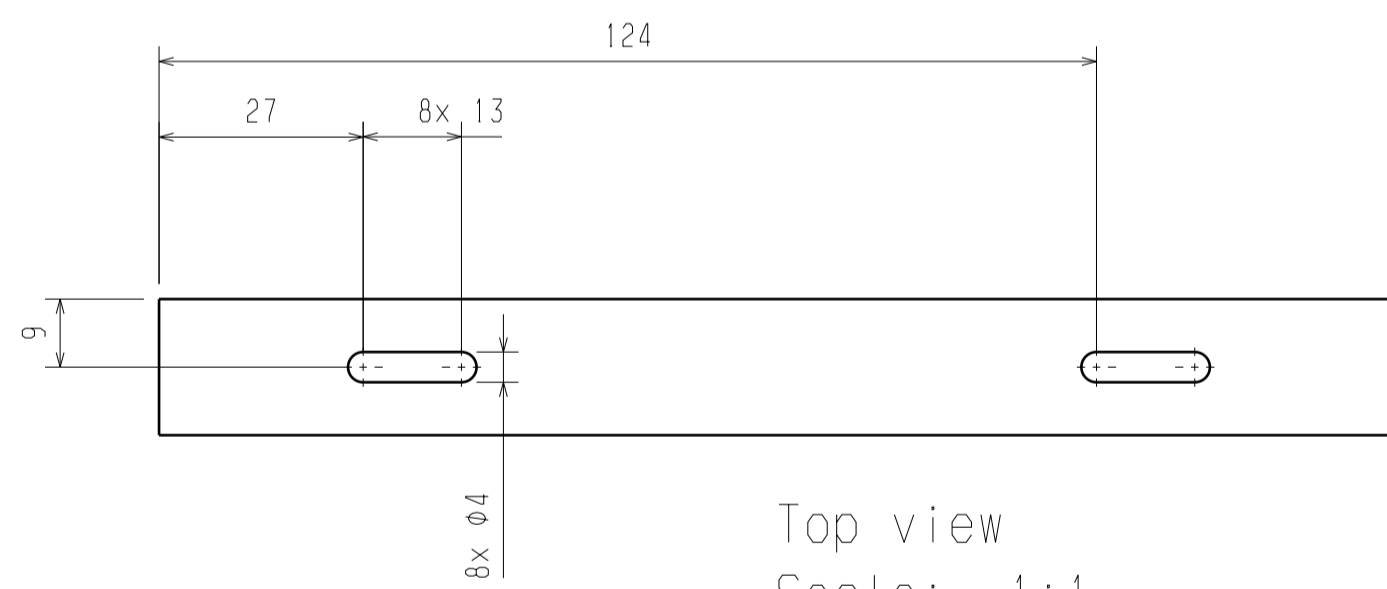

Front view
Scale: 1:1

Left view
Scale: 1:1

Isometric view
Scale: 1:1

Top view
Scale: 1:1

This drawing is our property. It can't be reproduced or communicated without our written agreement.		Zehn Audiowerk			
DRAWN BY Spaceborn		DATE 2010-10-05		DRAWING TITLE Inner wall vertical	
CHECKED BY XXX		DATE xxx		SIZE A1	DRAWING NUMBER 010-010
DESIGNED BY XXX		DATE xxx		SCALE 1:1	WEIGHT(kg) 0,45
				SHEET 1/1	REV X