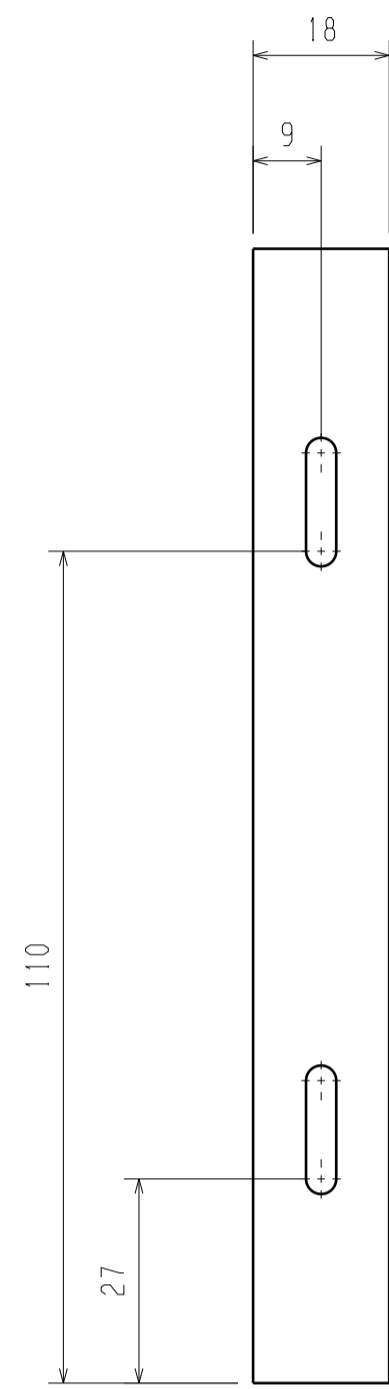

Front view
Scale: 1:1

Left view
Scale: 1:1

Isometric view
Scale: 1:1

Top view
Scale: 1:1

This drawing is our property. It can't be reproduced or communicated without our written agreement.		Zehn Audiowerk			
DRAWN BY Spaceborn		DATE 2010-10-05		DRAWING TITLE Inner wall vertical	
CHECKED BY XXX		DATE xxx		SIZE A1	DRAWING NUMBER 010-010
DESIGNED BY XXX		DATE xxx		SCALE 1:1	WEIGHT(kg) 0,45
				SHEET 1/1	REV X