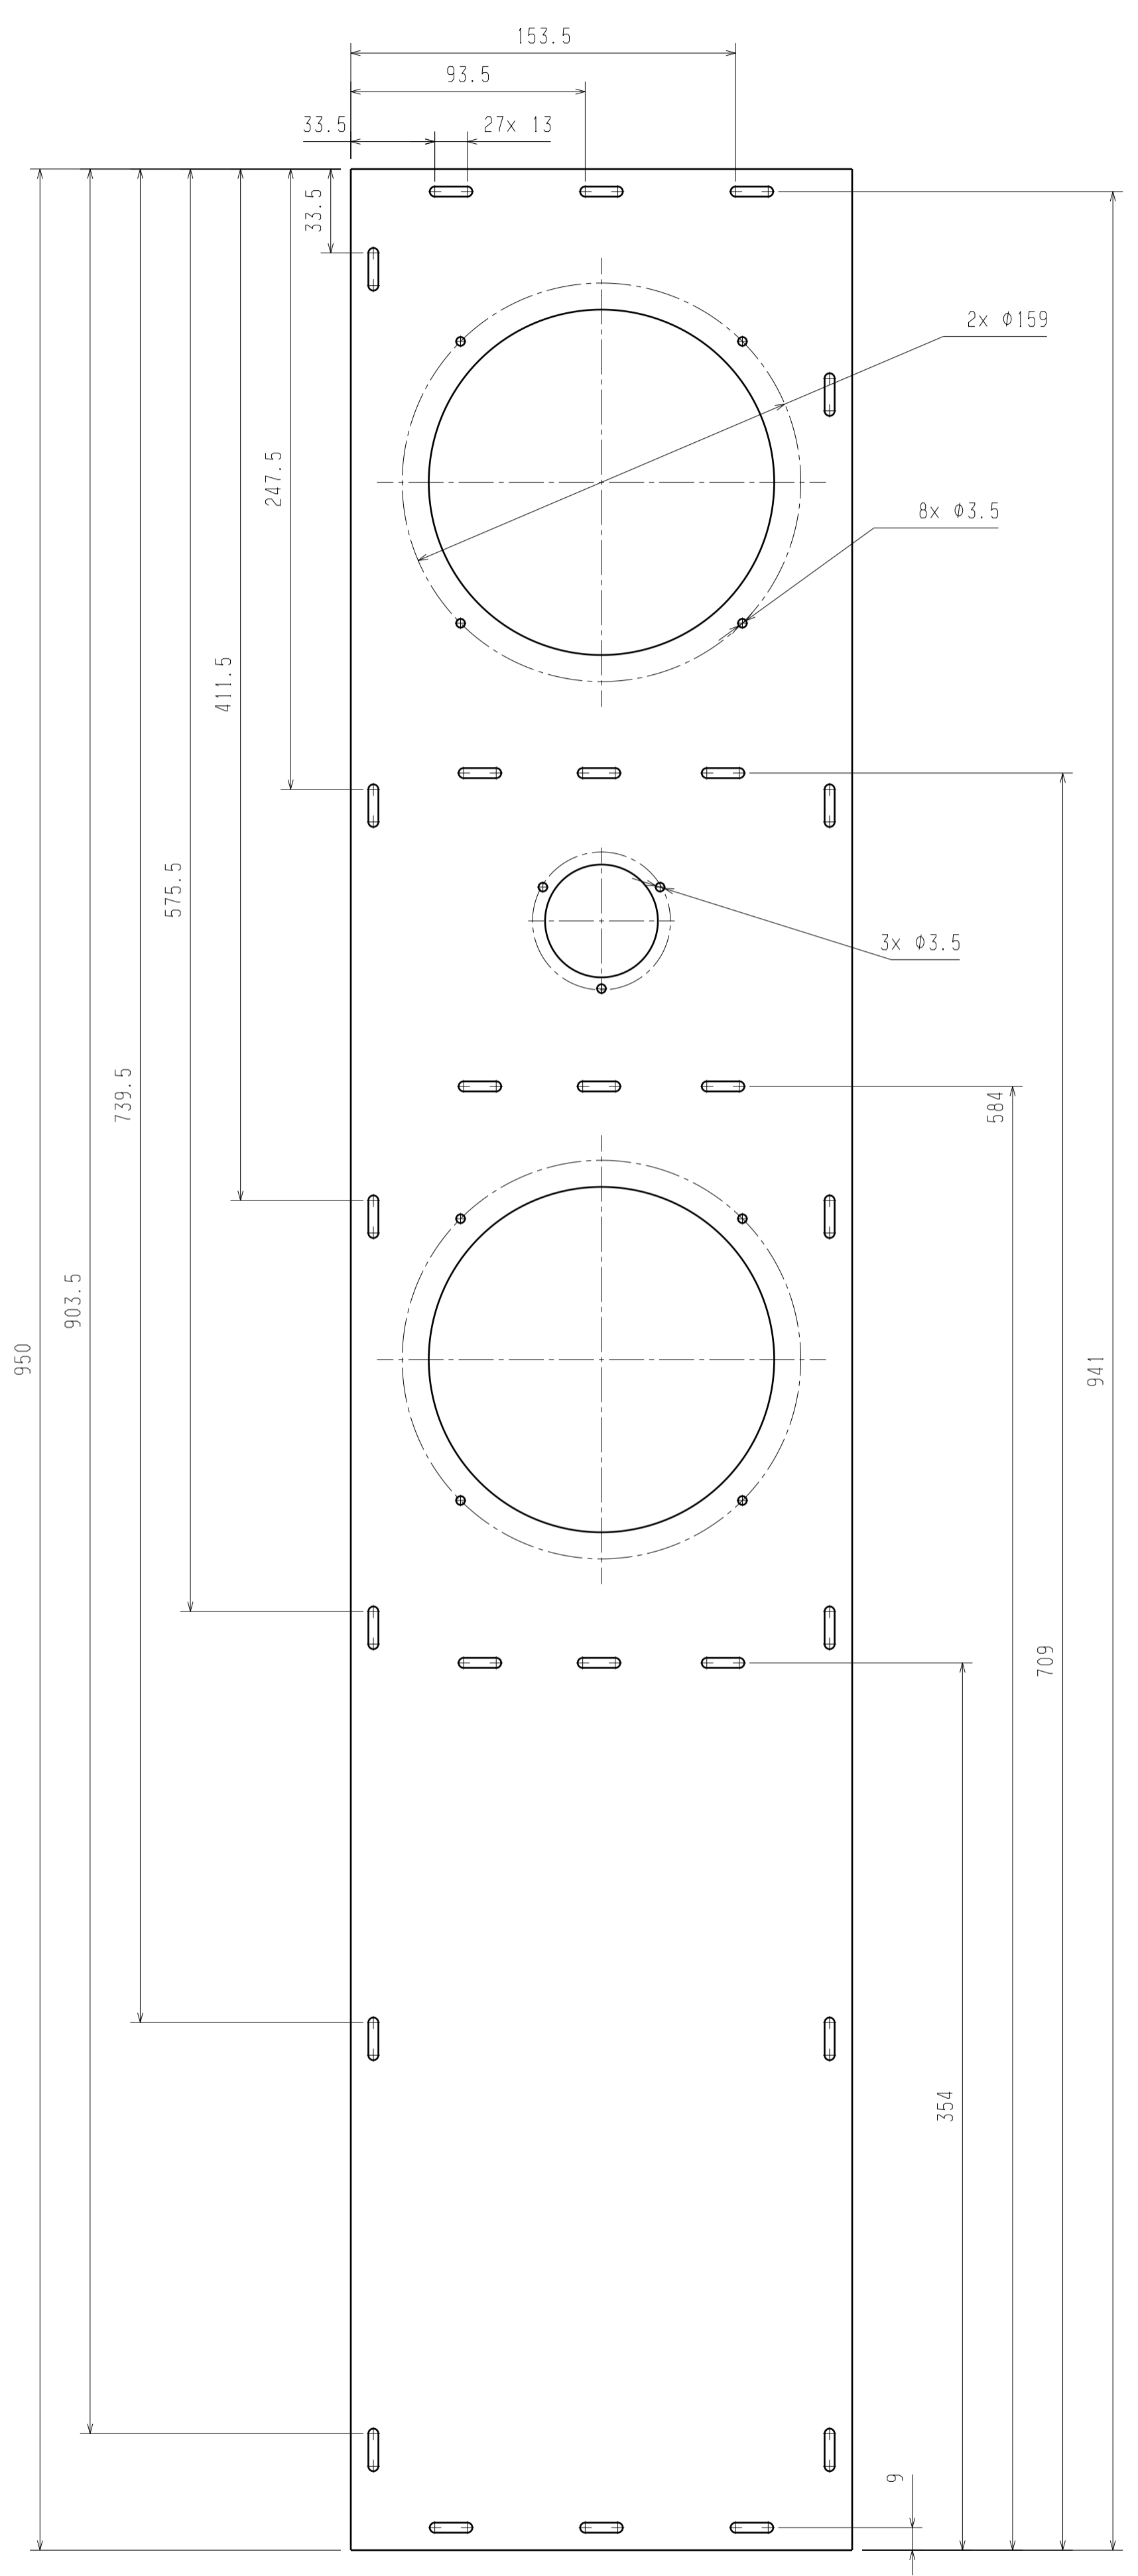

Front view
Scale: 1:2

Left view
Scale: 1:2

Rear view
Scale: 1:2

This drawing is our property. It can't be reproduced or communicated without our written agreement.		Zehn Audiowerk			
DRAWN BY Spaceborn		DATE 2010-10-04		DRAWING TITLE Front Motorhead Spk	
CHECKED BY XXX		DATE xxx		SIZE A1	DRAWING NUMBER 010-001
DESIGNED BY XXX		DATE xxx		SCALE 1:2	WEIGHT(kg) 1,74
				SHEET 1/1	REV X