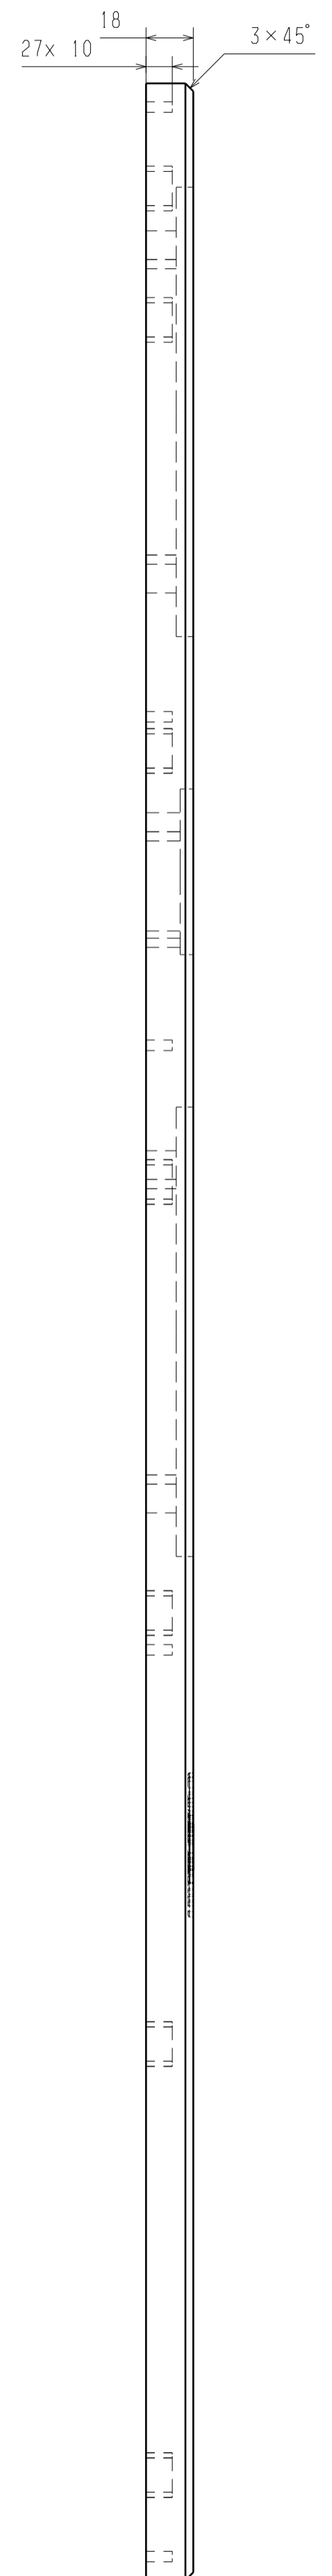

Front view
Scale: 1:2

Left view
Scale: 1:2

Rear view
Scale: 1:2

This drawing is our property. It can't be reproduced or communicated without our written agreement.		Zehn Audiowerk			
DRAWN BY Spaceborn		DATE 2010-10-04		DRAWING TITLE Front Motorhead Spk	
CHECKED BY XXX		DATE xxx		SIZE A1	DRAWING NUMBER 010-001
DESIGNED BY XXX		DATE xxx		SCALE 1:2	WEIGHT(kg) 1,74
				SHEET 1/1	REV X